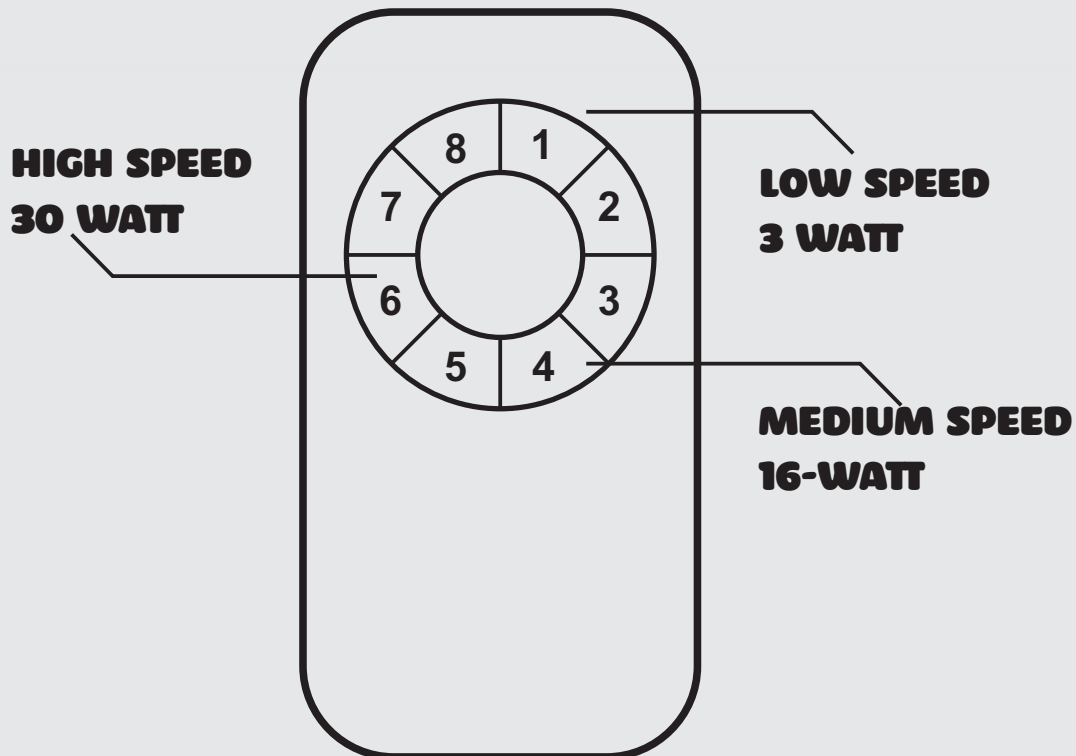

ASTRO METALLIC

COLOR: OFF WHITE

COLOR: WHITE

MAKKAH
AVAILABLE IN 56"

LATEST HYBRID ECONOPOWER TECHNOLOGY

Feature:

1. Noise Free
Humming Free

2. Pakistan's most energy efficient Fan.