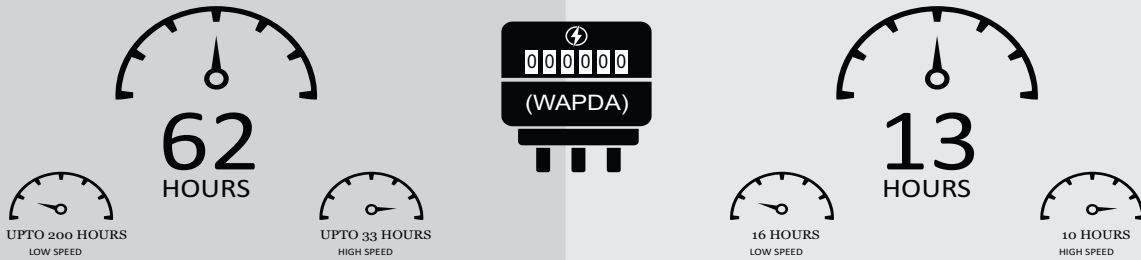

1 BIJI KEY UNIT MIEN CHALEY