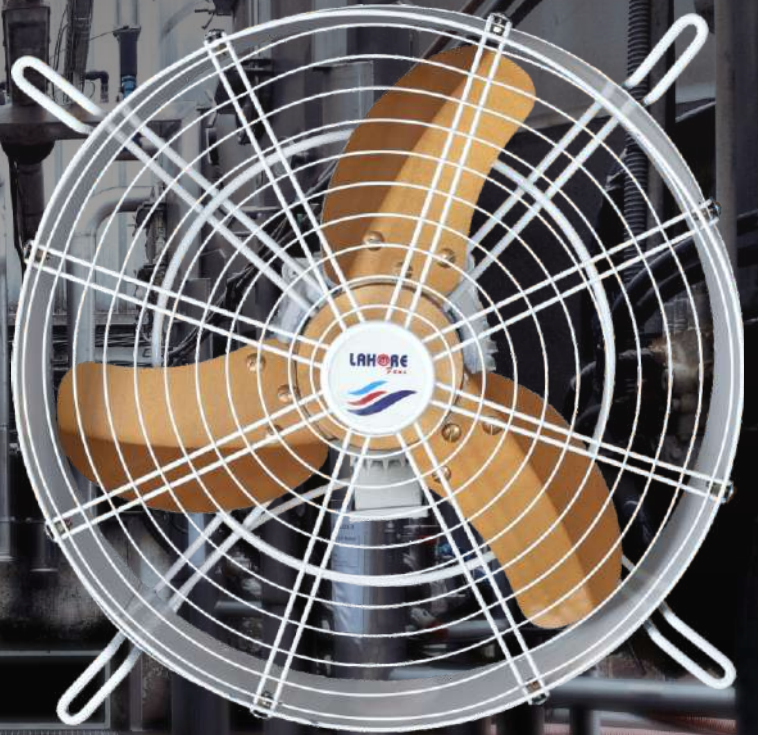

AVAILABLE IN 8"/10"/12"

COLOR: D-WOOD
P-CODE: PLASTIC EX-1

COLOR: WHITE
P-CODE: PLASTIC EX-2

COLOR: T-WOOD
P-CODE: PLASTIC EX-3

CEILING EXHAUST

AVAILABLE IN 10"
COLOR: WHITE

INDUSTRIAL METAL EXHAUST

Available in 12" 18" & 24"