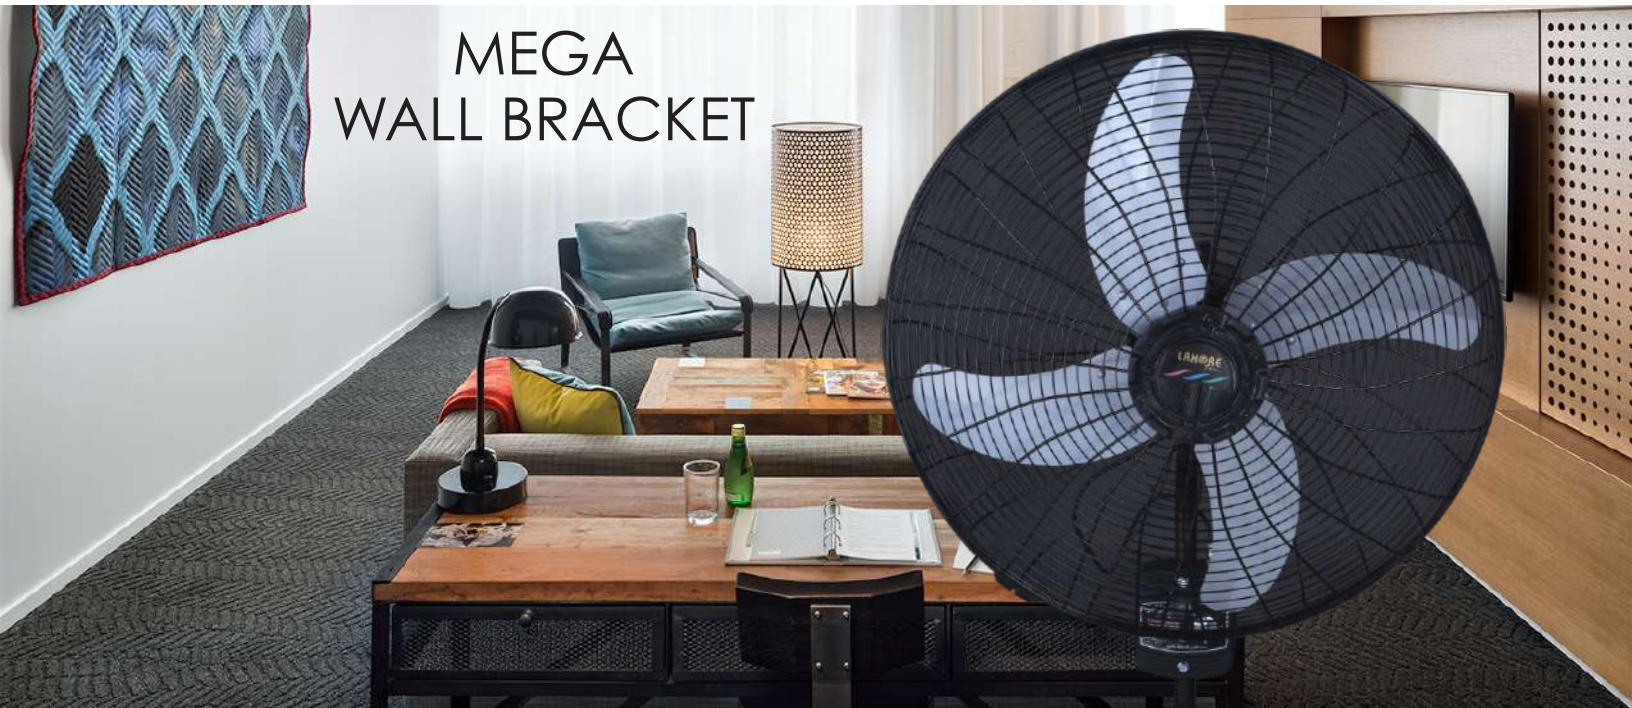

PEDESTAL FAN

AVAILABLE IN 24"

OFF WHITE T. WOOD

WALL BRACKET

OFF WHITE D. WOOD

MEGA WALL BRACKET

BLACK SILVER

WALL BRACKET